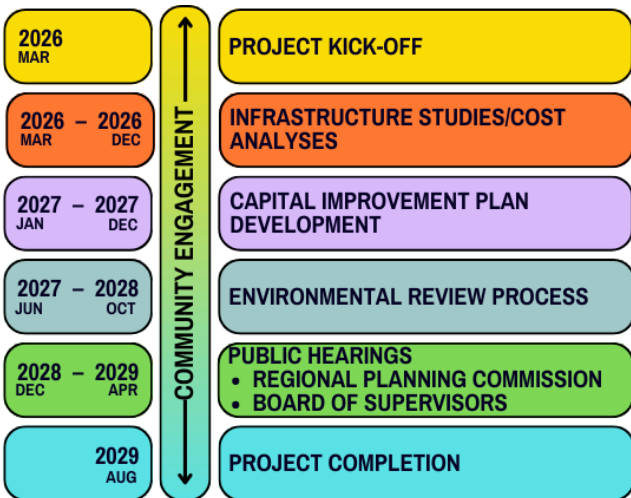

LA County is establishing a Capital Improvement Plan (CIP) for the unincorporated communities in the West San Gabriel Valley (WSGV) planning area.

WHAT IS A CAPITAL IMPROVEMENT PLAN (CIP)?

A CIP is a long-term strategic plan that guides how the County prioritizes, plans, and funds infrastructure projects over the next 5-10 years. The CIP will focus on maintaining, improving, and expanding essential public infrastructure, specifically related to **mobility/transportation, stormwater, sewer, drinking water, and energy**. It will prioritize projects and identify potential funding sources and estimated timelines for implementation.

The CIP will support the land use strategies in the recently adopted West San Gabriel Valley Area Plan.

CIPs are intended to improve infrastructure that enhances quality of life, can accommodate future growth, and build communities' climate resilience.