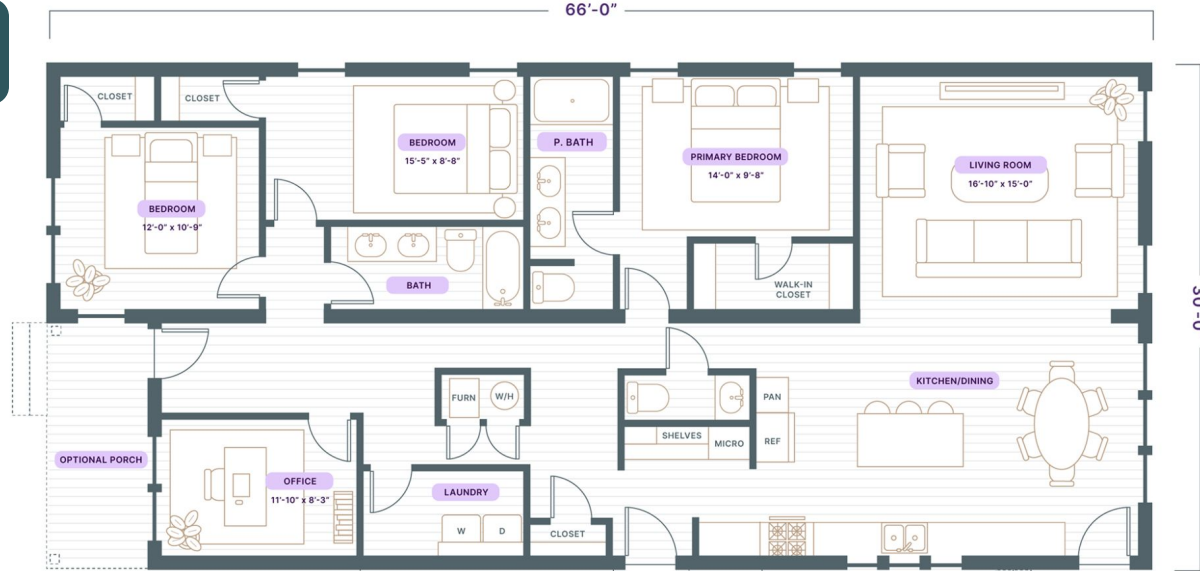

Villa - ALTA 1890

1,890 SF | 3 Bedrooms+Den | 2.5 Baths

This has all the charm and efficiency of the Alta 1635b - stretched out for a little more breathing room. It has a dedicated office, spacious bedrooms, and an eat-in-kitchen that opens to the living room. All of our homes come standard with fiber cement siding, electric stainless steel appliances, designer finishes, energy-efficient lighting, central heating, air conditioning, and high-efficiency dual-pane windows.