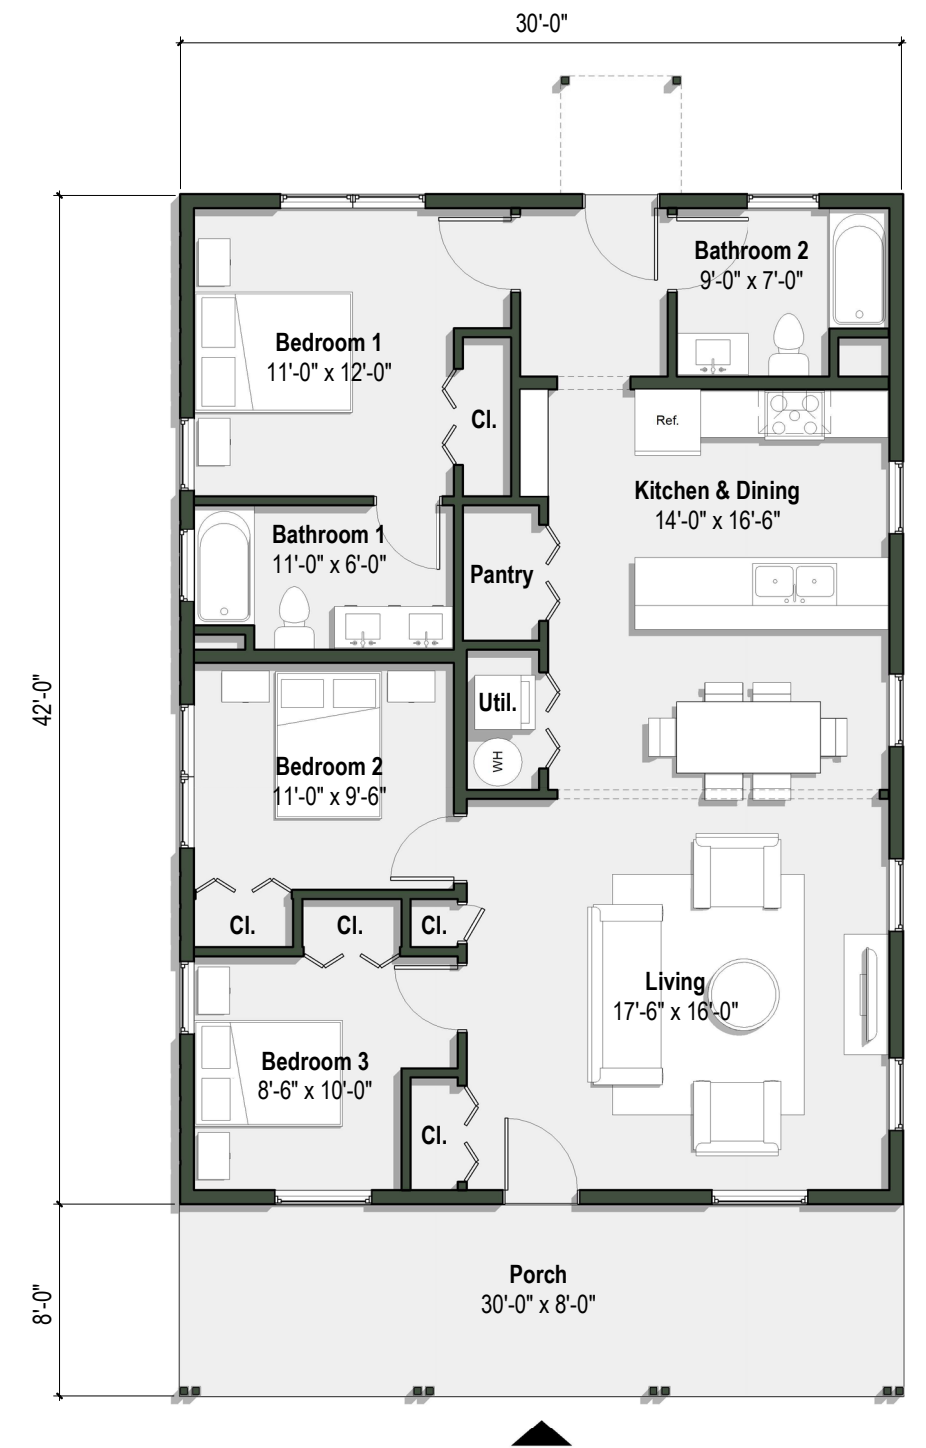

THE PALM

The Palm is a charming starter home, ideal for small lots. It has an efficiently arranged open plan, with flexible bedroom options allowing for many configurations based on lifestyle and family size. The kitchen, dining room and living room flow together, from the front to the back of the house creating a path of social space in the home. The open porch creates a lovely outdoor space perfect for an evening gathering with the neighbors. This plan features many closets for valuable storage space, while preserving social space for the whole family to enjoy.

Features of the Design

- 1,259 Square Feet
- 30'-0"W x 50'-0"L
- Three Bedrooms
- Two Bathrooms

Ground Floor Plan