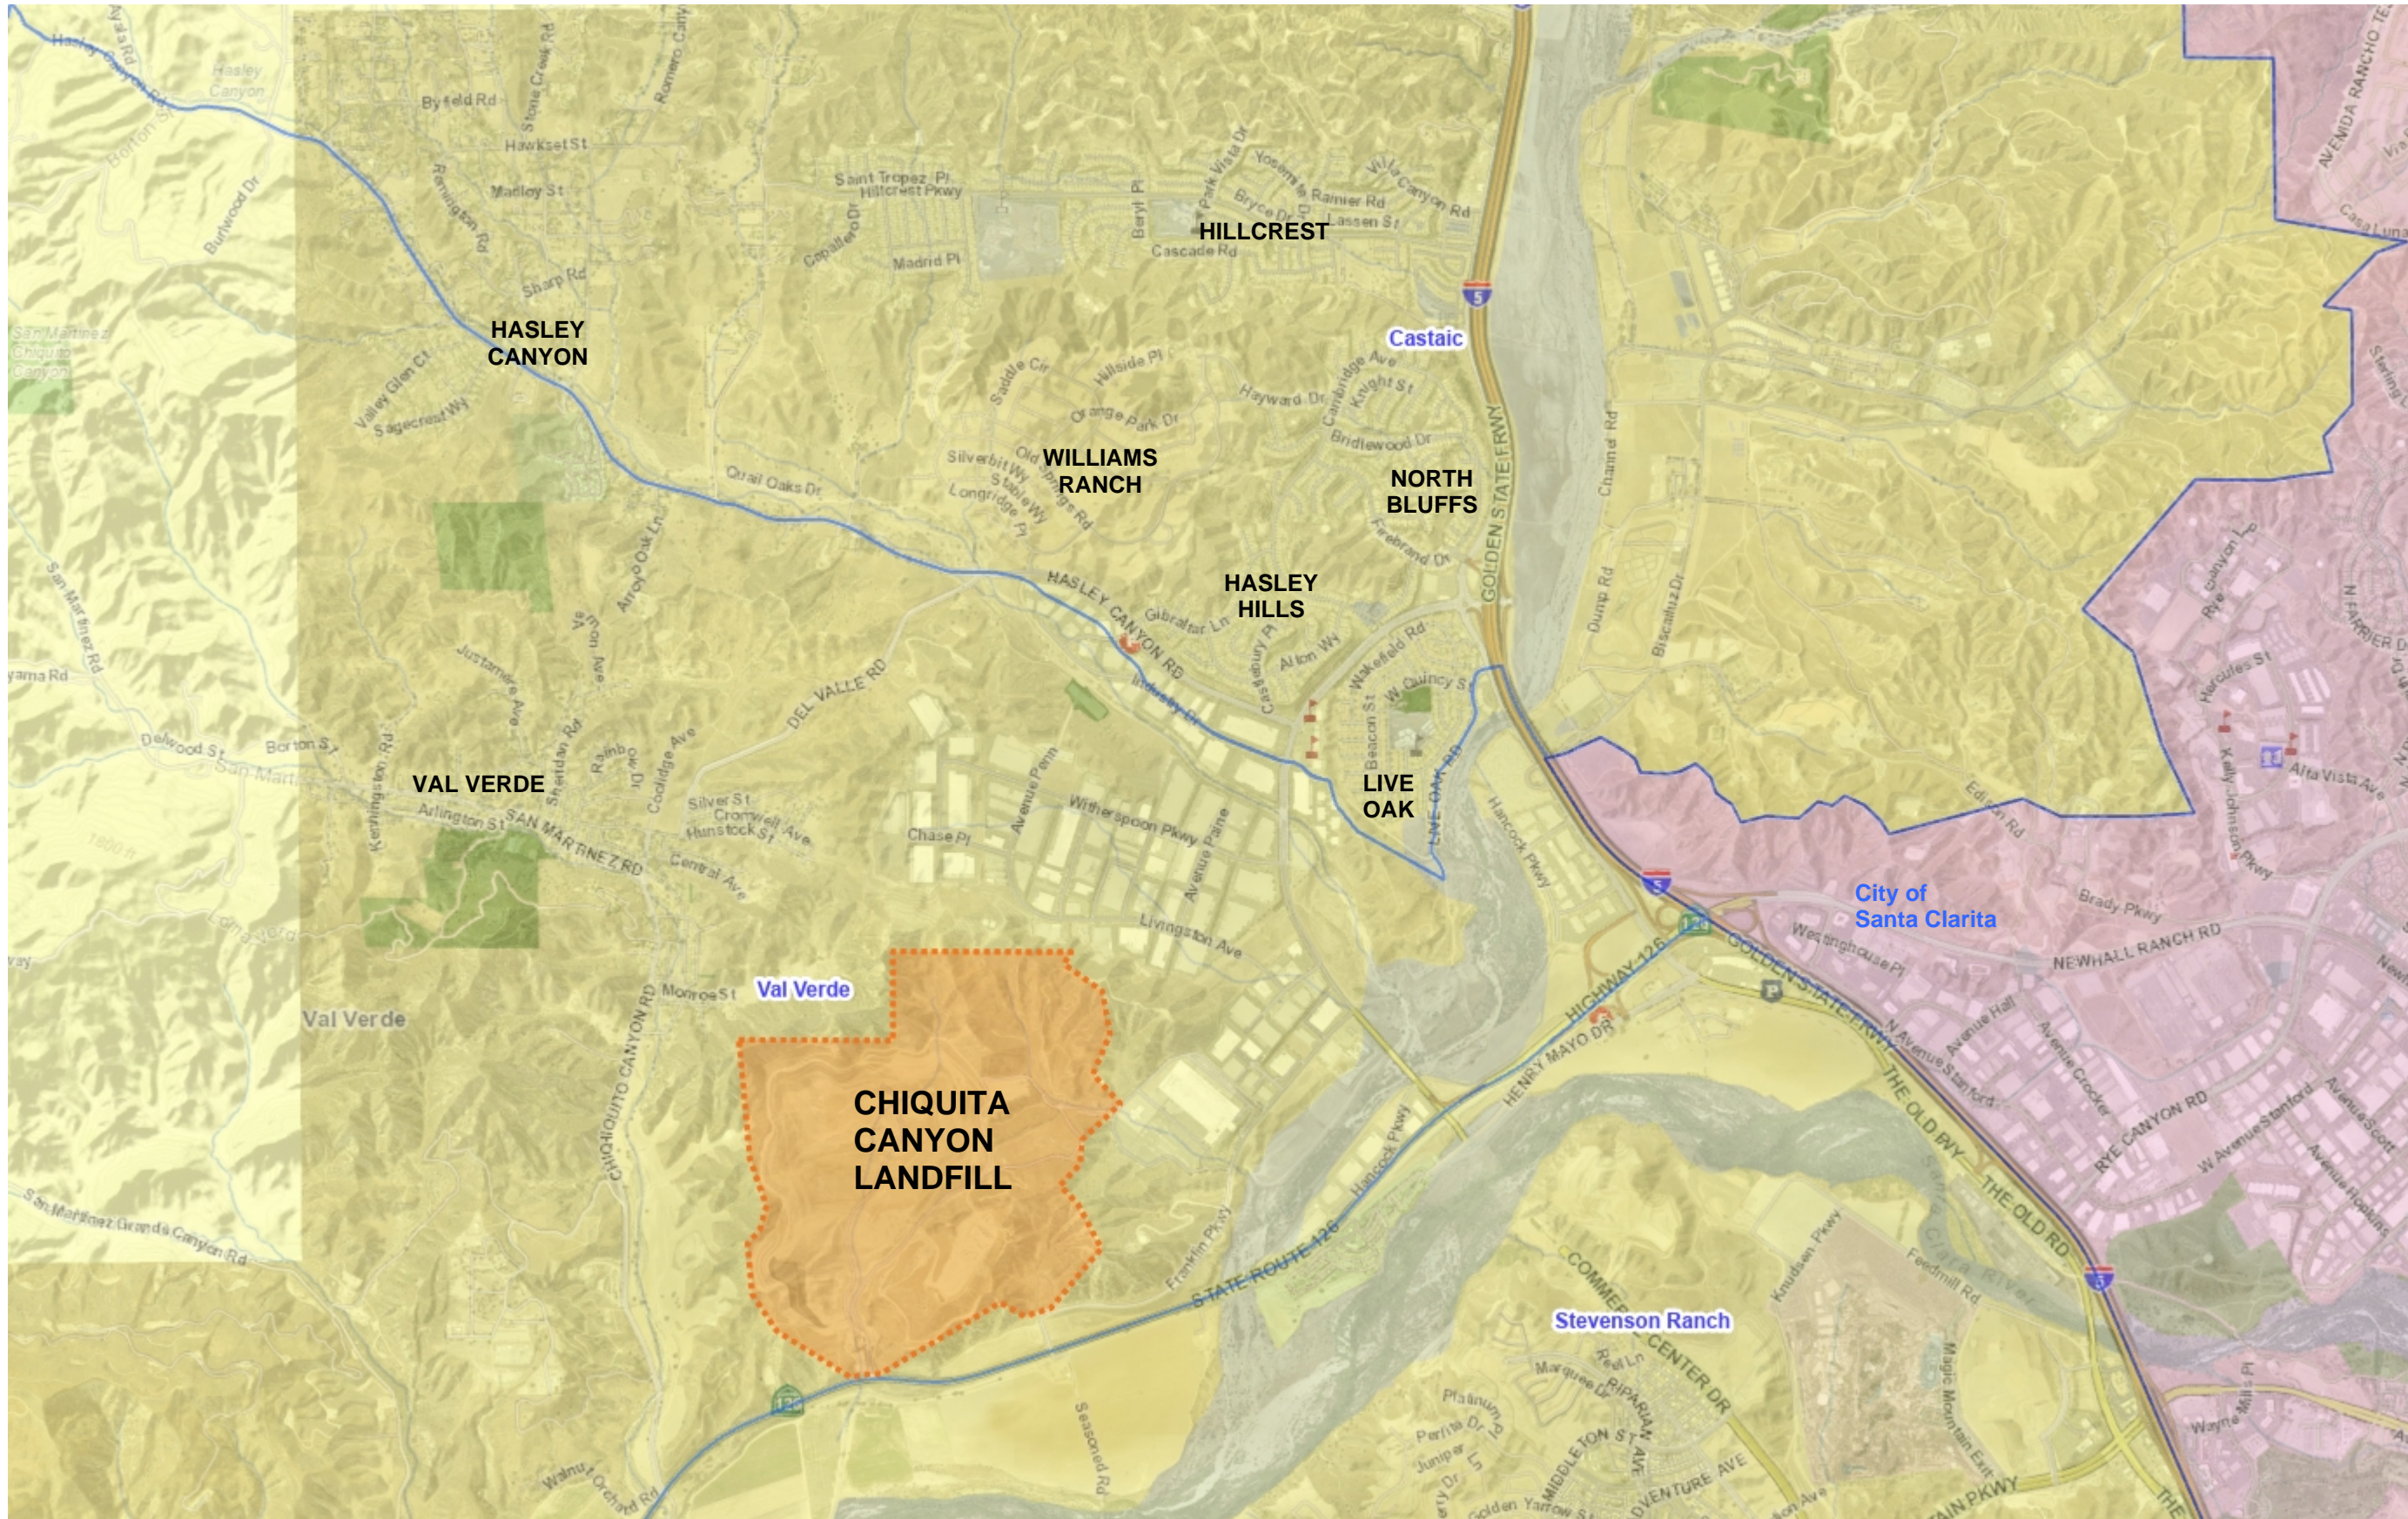

CHIQUITA CANYON LANDFILL AND COMMUNITIES MAP

- Legend**
- Communities
 - Unincorporated Area (SD 5)
 - City of Santa Clarita
 - Landfills
Chiquita Canyon Landfill

This map is a user generated static output from an Internet mapping site and is for reference only. Data layers that appear on this map may or may not be accurate, current, or otherwise reliable.

Notes
Data contained in this map was produced in whole or part from Los Angeles County Public Works' database.