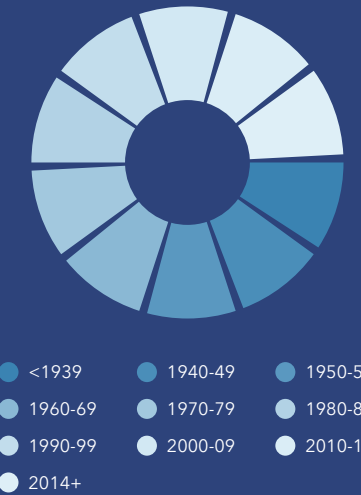

Household Income

Age Profile: 5 Year Increments

Home Ownership

Housing: Year Built

Educational Attainment

Commute Time: Minutes

Dots show comparison to 06037 (Los Angeles County)