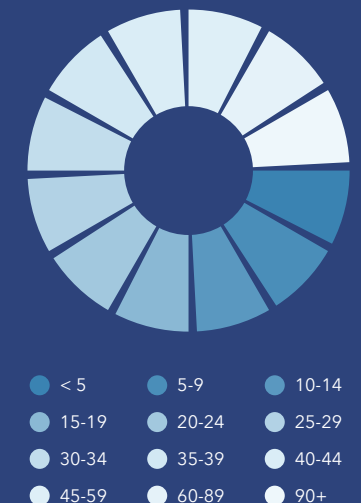

Household Income

Age Profile: 5 Year Increments

Home Ownership

Housing: Year Built

Educational Attainment

Commute Time: Minutes

Dots show comparison to 06037 (Los Angeles County)