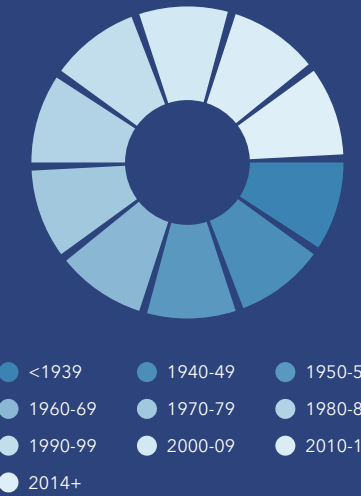

COMMUNITY PROFILE

FRANKLIN CANYON
FRANKLIN CANYON

0.0%
Services

0.0%
Blue Collar

0.0%
White Collar

1	0.00%	0.00	0.0	0.0	\$0	\$0	\$0	0.0%	0.0%	0.0%
Population Total	Population Growth	Average HH Size	Diversity Index	Median Age	Median HH Income	Median Home Value	Median Net Worth	Age <18	Age 18-64	Age 65+

Mortgage as Percent of Salary

Home Value

Household Income

Age Profile: 5 Year Increments

Dots show comparison to 06037 (Los Angeles County)

Home Ownership

Housing: Year Built

Educational Attainment