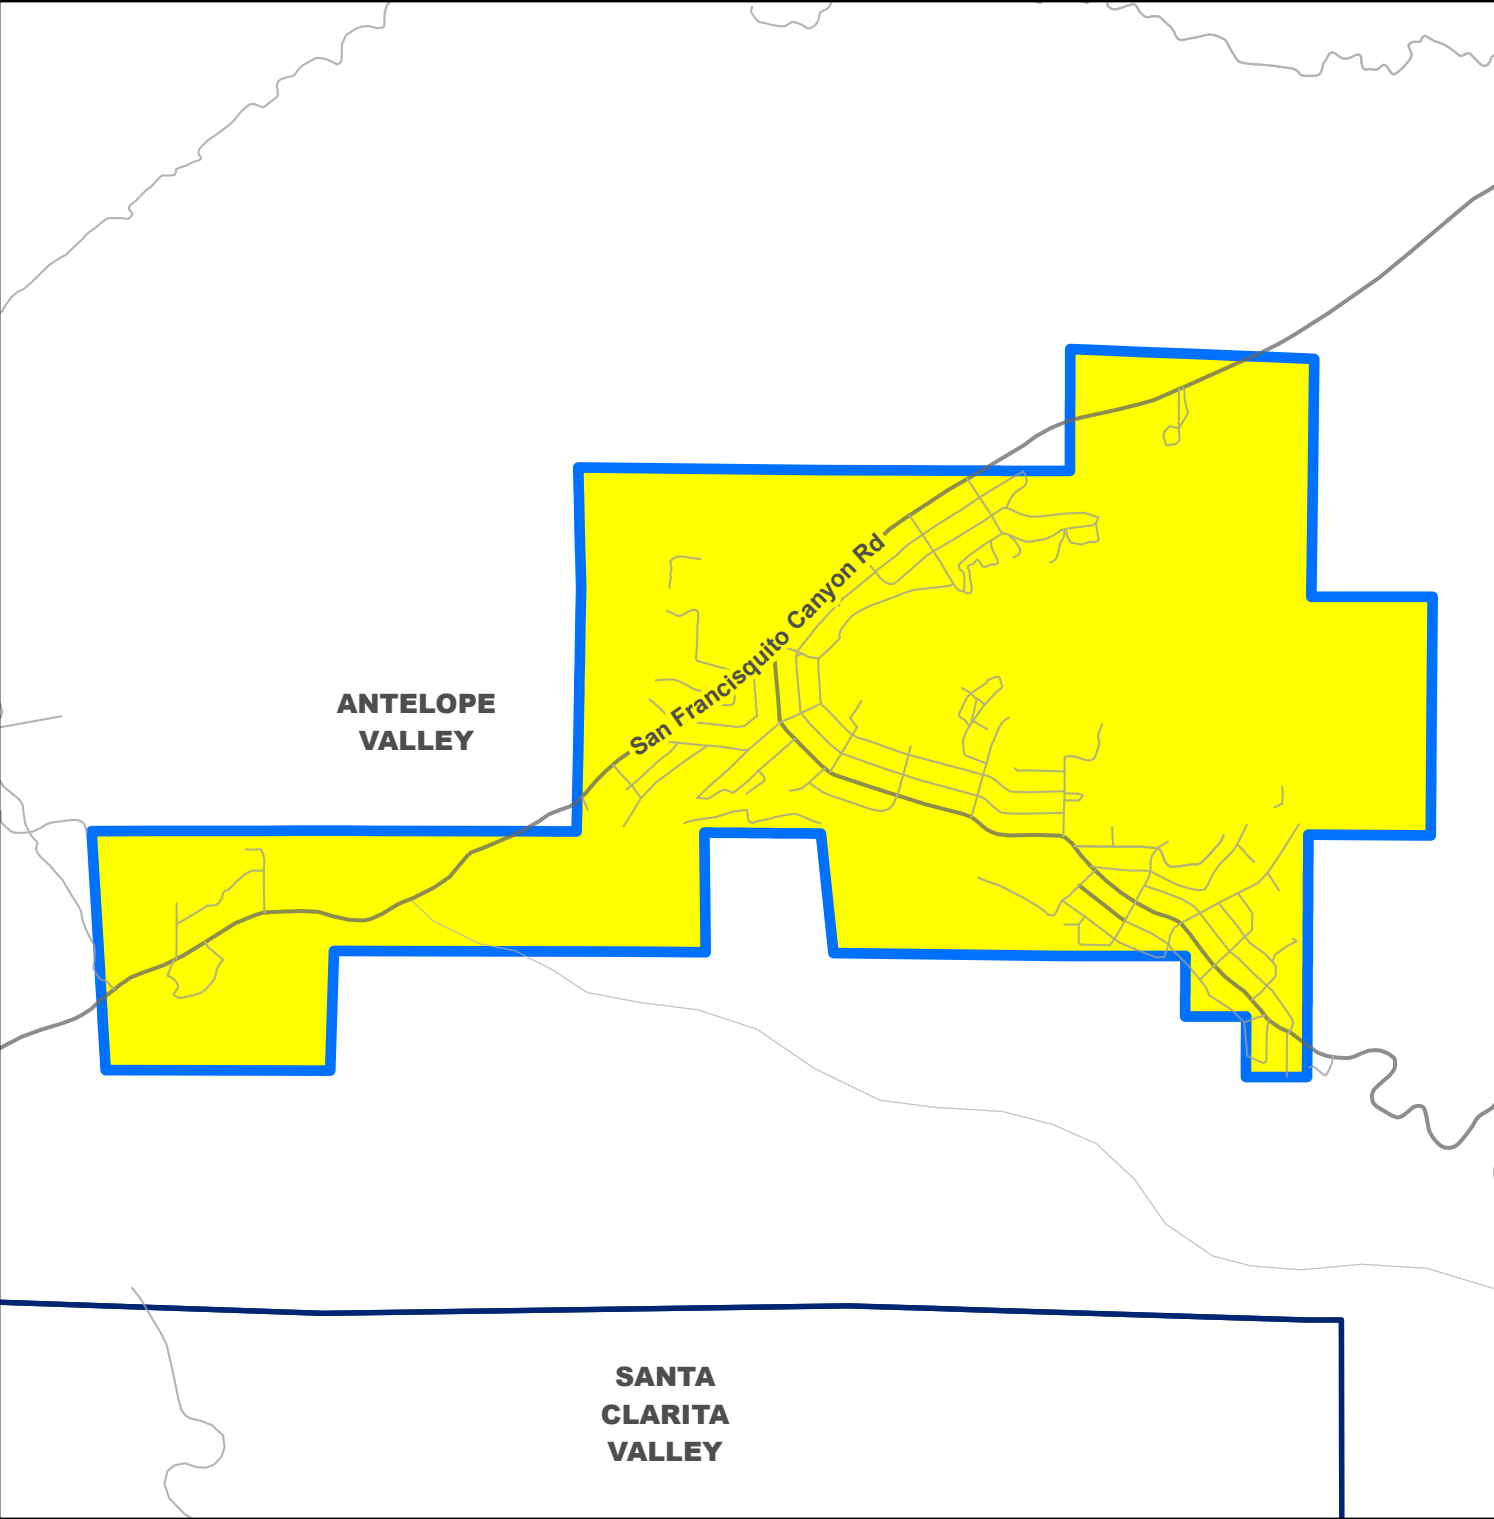

COUNTY OF LOS ANGELES

Green Valley Community Standards District

Legend:

-  Green Valley CSD (Proposed)
-  City / Unincorporated Boundary

Note: The entire map extent, including the Green Valley Community Standards District, is located within the Angeles National Forest boundary.

Key Map:

Los Angeles County
 Dept. of Regional Planning
 320 W. Temple St.
 Los Angeles, CA 90012