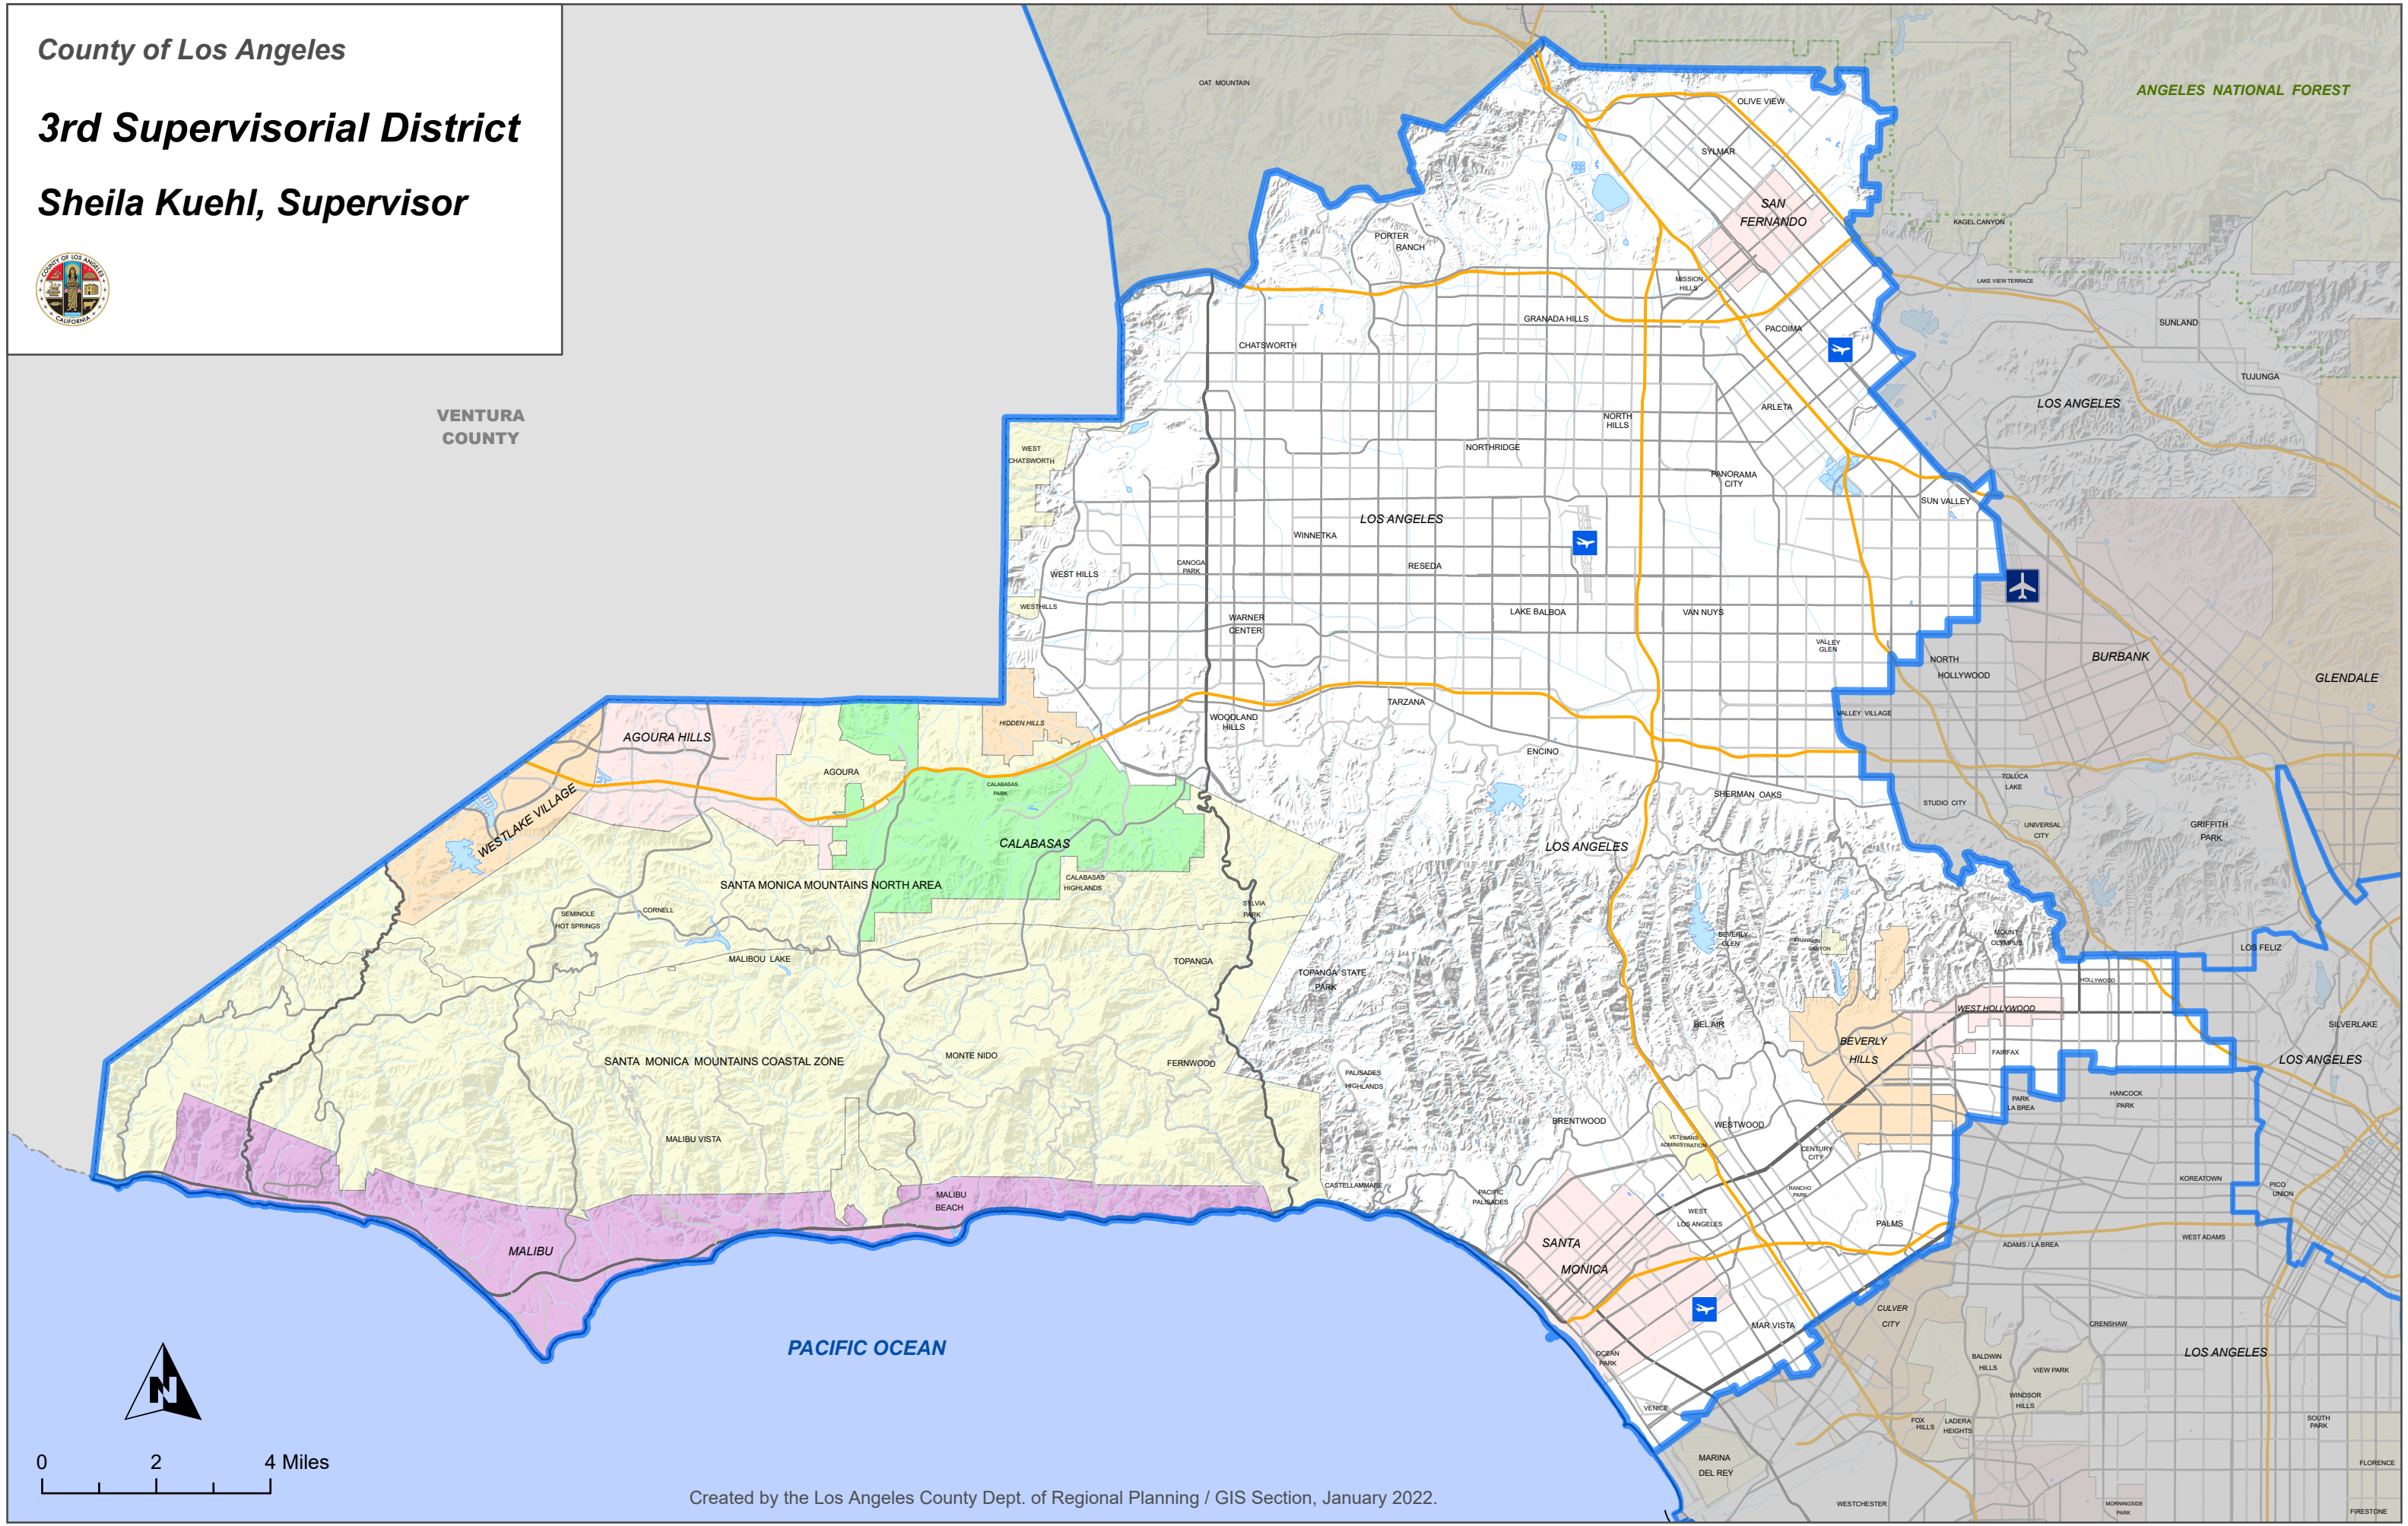

County of Los Angeles

3rd Supervisorial District

Sheila Kuehl, Supervisor

VENTURA COUNTY

Created by the Los Angeles County Dept. of Regional Planning / GIS Section, January 2022.